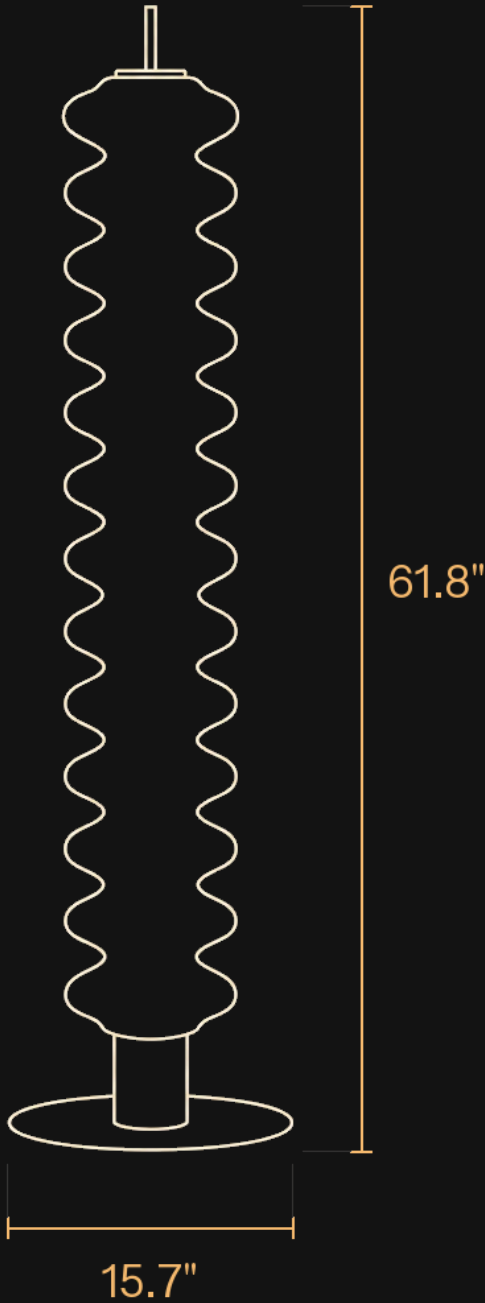

Depth 15.7"

Willow

FLOOR LAMP — LIVING ROOM GLOW

DIMENSIONS

Height	61.8"
Width	15.7"
Weight	55.1 lbs

MATERIALS

Body	Brushed stainless steel
Shade	Opal acrylic stacked gourd segments
Finish	Satin opal body
Color	Warm opal white

LIGHT

Color Temperature	2700K
CRI	CRI 90
Output	4950 lm

ELECTRICAL

Bulb	Integrated LED column
Voltage	US standard 110V-120V
Switch	Inline foot switch
Installation	Plug-in
Certifications	CE, RoHS

LED INCLUDED PLUG-IN 2-YEAR WARRANTY

30-DAY RETURNS