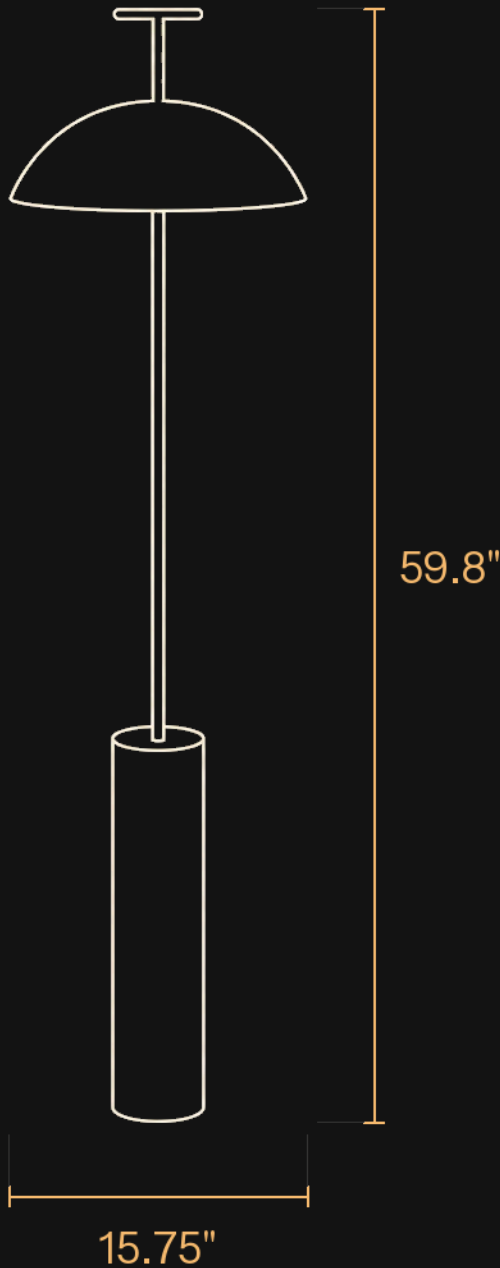

Depth 15.75"

Spire

FLOOR LAMP — LIVING ROOM GLOW

DIMENSIONS

Height	59.8"
Width	15.75"
Weight	17.6 lbs

MATERIALS

Body	Powder-coated metal column
Shade	Powder-coated metal half-dome
Finish	Matte monochrome
Color	Matte black, white, or oxblood

LIGHT

Color Temperature	2700K
CRI	CRI 80
Output	1800 lm

ELECTRICAL

Bulb	Integrated LED
Voltage	US standard 110V-120V
Switch	Inline switch
Installation	Plug-in
Certifications	CE, RoHS

LED INCLUDED PLUG-IN 2-YEAR WARRANTY

30-DAY RETURNS