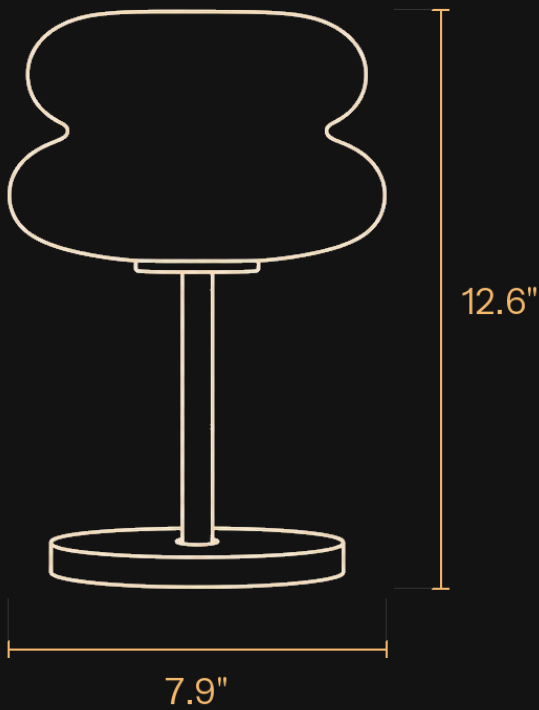

Depth 7.9"

Puff

TABLE LAMP — BEDSIDE CALM

DIMENSIONS

Height	12.6"
Width	7.9"
Weight	6.6 lbs

MATERIALS

Body	Polished chrome stem and base
Shade	Two stacked blown-glass puffs
Finish	Blown glass and chrome
Color	Orange or buttery yellow

LIGHT

Color Temperature	2700K
CRI	CRI 80
Output	300 lm

ELECTRICAL

Bulb	Integrated LED
Voltage	USB rechargeable, US standard 110V-120V adapter
Switch	Touch switch on base
Installation	Portable (USB rechargeable)
Certifications	CE, RoHS, EMC, FCC