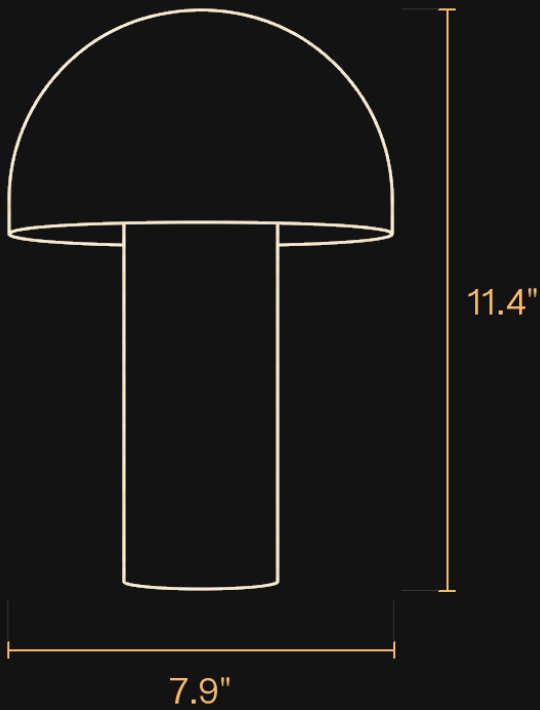

Depth 7.9"

Poppy

TABLE LAMP — BEDSIDE CALM

DIMENSIONS

Height	11.4"
Width	7.9"
Weight	3.5 lbs

MATERIALS

Body	Powder-coated iron cylinder
Shade	Metal dome (powder-coated)
Finish	Matte monochrome
Color	Terracotta orange or warm white