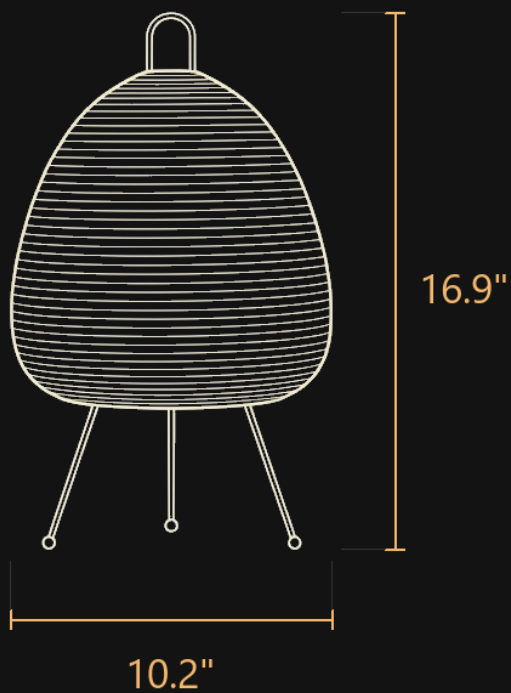

Depth 10.2"

Oval

TABLE LAMP — BEDSIDE CALM

DIMENSIONS

Height	16.9"
Width	10.2"
Weight	4.4 lbs

MATERIALS

Body	Black iron wire
Shade	White rice paper
Finish	White paper, black frame
Color	White and black

LIGHT