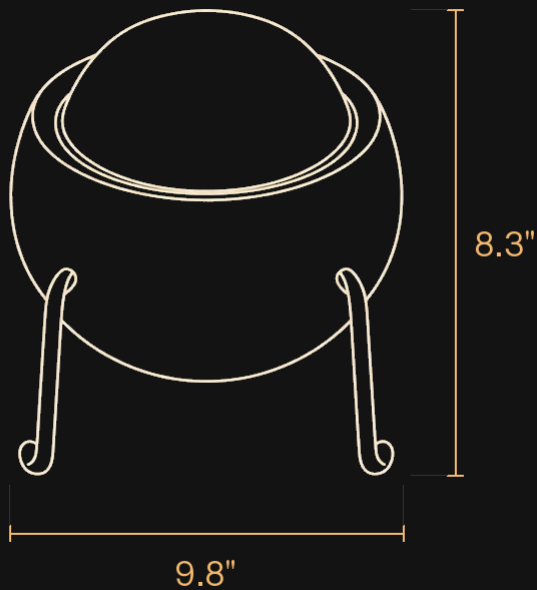

Depth 9.8"

## DIMENSIONS

|        |         |
|--------|---------|
| Height | 8.3"    |
| Width  | 9.8"    |
| Weight | 3.3 lbs |