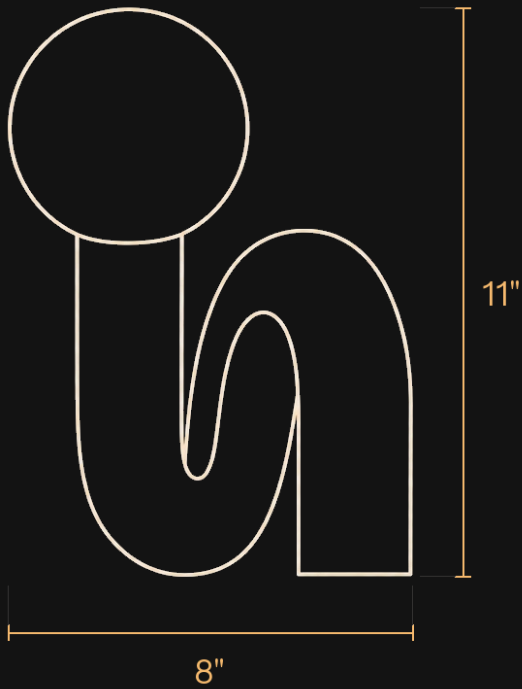

Depth 8"

Loop

TABLE LAMP — BEDSIDE CALM

DIMENSIONS

Height	11"
Width	8"
Weight	—

MATERIALS

Body	Glossy resin
Shade	frosted glass
Finish	Glossy resin
Color	Glossy resin, frosted glass

LIGHT

30-DAY RETURNS