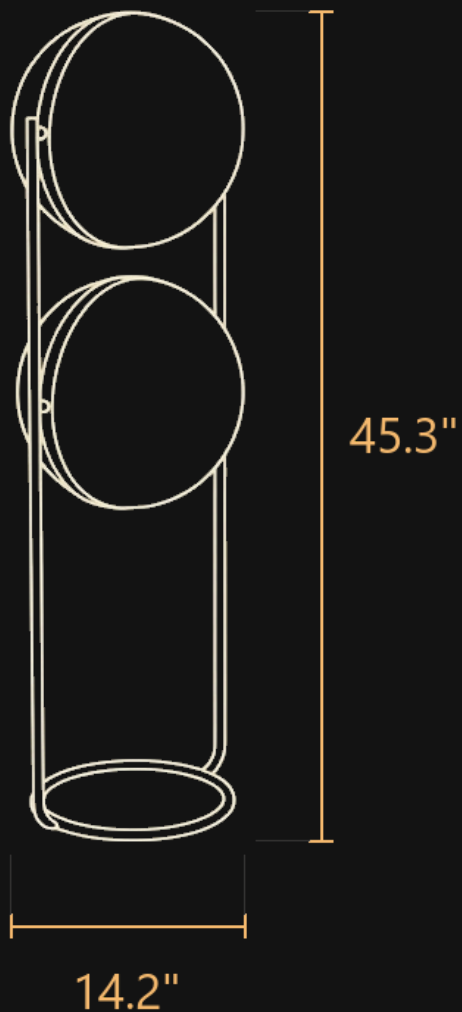

Depth 14.2"

Duo

FLOOR LAMP — LIVING ROOM GLOW

DIMENSIONS

Height	45.3"
Width	14.2"
Shade	9.8"
Weight	11 lbs

MATERIALS

Body	Polished chrome iron
Shade	Opal glass globes
Finish	Chrome and opal
Color	White opal and chrome

LIGHT

Color Temperature	2700K
CRI	CRI 90 recommended
Output	Bulb dependent

ELECTRICAL

Bulb	E27
Voltage	US standard 110V-120V
Switch	Inline cord switch
Installation	Plug-in
Certifications	Supplier CE

LED INCLUDED PLUG-IN 2-YEAR WARRANTY

30-DAY RETURNS